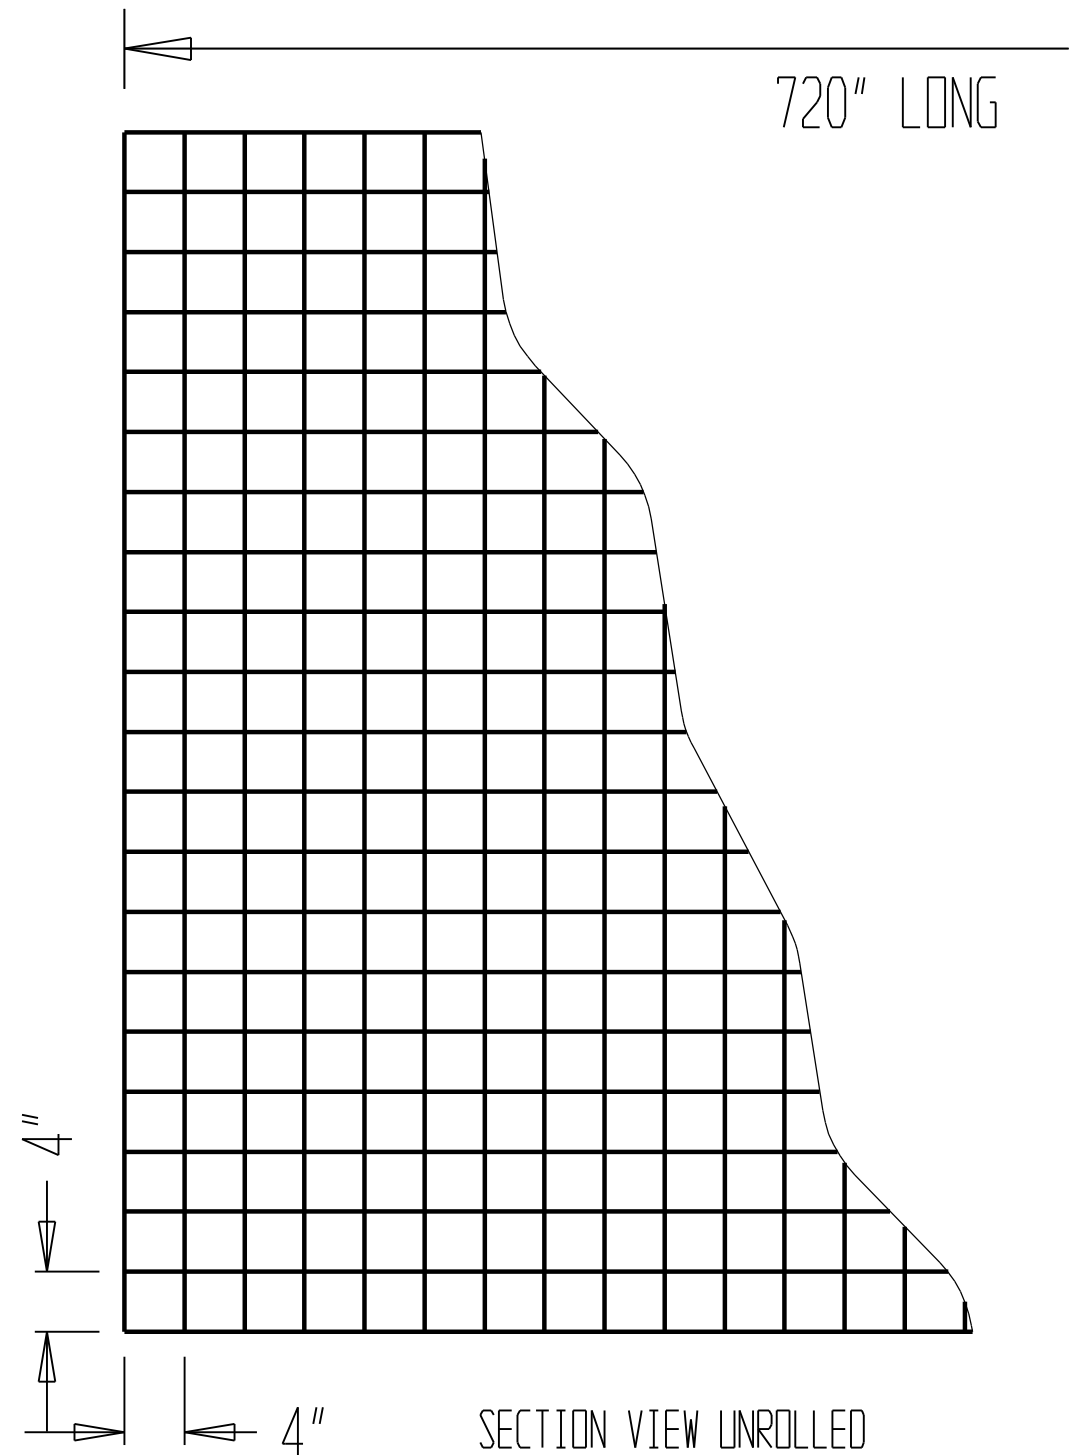

100 ROLLS OF: 84" HIGH x 720" LONG X 4" X 4" X 10swg. PRODUCED FROM GALFAN COATED WIRE TO BS EN 10244-2:2001

100 ROLLS OF: 84" HIGH x 720" LONG X 4" X 4" X 8swg. PRODUCED FROM GALFAN COATED WIRE TO BS EN 10244-2:2001

TOP VIEW

SIDE VIEW

SECTION VIEW UNROLLED