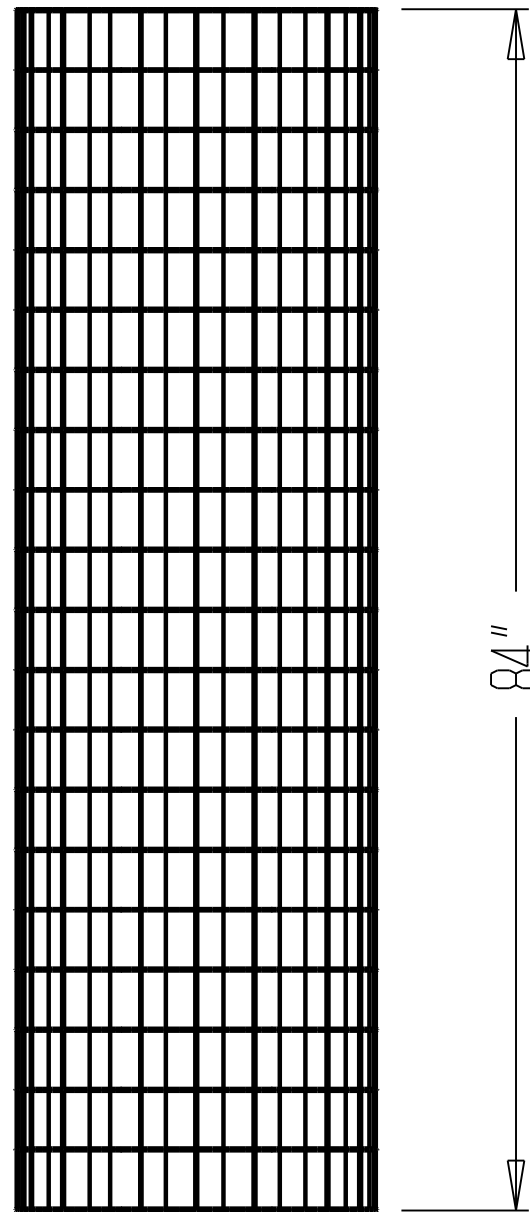

100 ROLLS OF: 84" HIGH x 720" LONG X 4" X 4" X 10swg. PRODUCED FROM GALFAN COATED WIRE TO BS EN 10244-2:2001

100 ROLLS OF: 84" HIGH x 720" LONG X 4" X 4" X 8swg. PRODUCED FROM GALFAN COATED WIRE TO BS EN 10244-2:2001

TOP VIEW

SIDE VIEW

SECTION VIEW UNROLLED